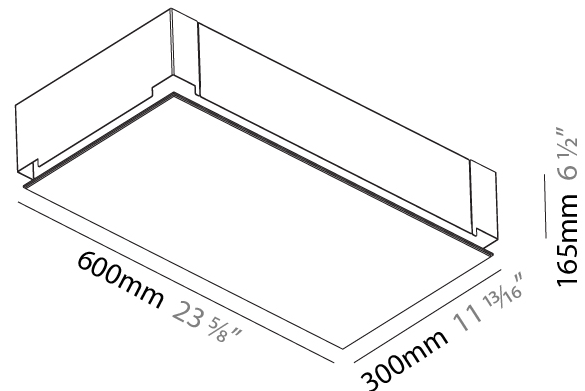

PHYSICAL

Shape: Rectangle
Length (mm): 600
Length (in): 23 5/8
Width (mm): 300
Width (in): 11 13/16
Depth (mm): 165
Depth (in): 6 1/2
Ceiling Thickness (mm): 10 / 12.5 / 15 / 25 / 30
Ceiling Thickness (in): 3/8 or 1/2 or 9/16 or 1 or 1 3/16
Min. Recessing Depth (mm): 180
Min. Recessing Depth (in): 7 1/16
Light Distribution: Direct
Weight (kg): 6.557
Weight (lbs): 14.53
Diffuser: PMMA - Opal
Fixture Material: Extruded Aluminum / Steel
Cut-out Measurements: 635mm / 25" x 335mm / 13 3/16"
Upon Request: Unique Sizes Unique Ceiling Thickness Unique Mounting Depth Spot Inserts

ELECTRICAL

Lamp Type: LED (Zhaga Standard)
Input Wattage (W): 26
Total Output Wattage (W): 23
Dimming: Tri-Mode (Non-Dimming and Phase Dimming (120Vac only) and 0-10V Dimming)
Driver Included: Yes
Driver Location: Integrated
Driver Type: Constant Current - Universal
Driver Class: Class 2
Input Voltage (V): 120 - 277
Constant Current (MA): 350

LED

Color Temperature (°K): 3000 / 3500 / 4000
Max. Delivered Lumen (lm): 1940 / 1970 / 2010
CRI: >80 CRI
Efficiency (%): 0.651
Lamp Life (hrs): 50000
Upon Request: RGB-W Tunable White Special Color Temperature CRI90

OPTICAL

RATINGS AND CERTIFICATIONS

Certified By: Certified for North American Standards
IP rating: IP20

PROJECT
TYPE
SPECIFIER
QUANTITY
DATE